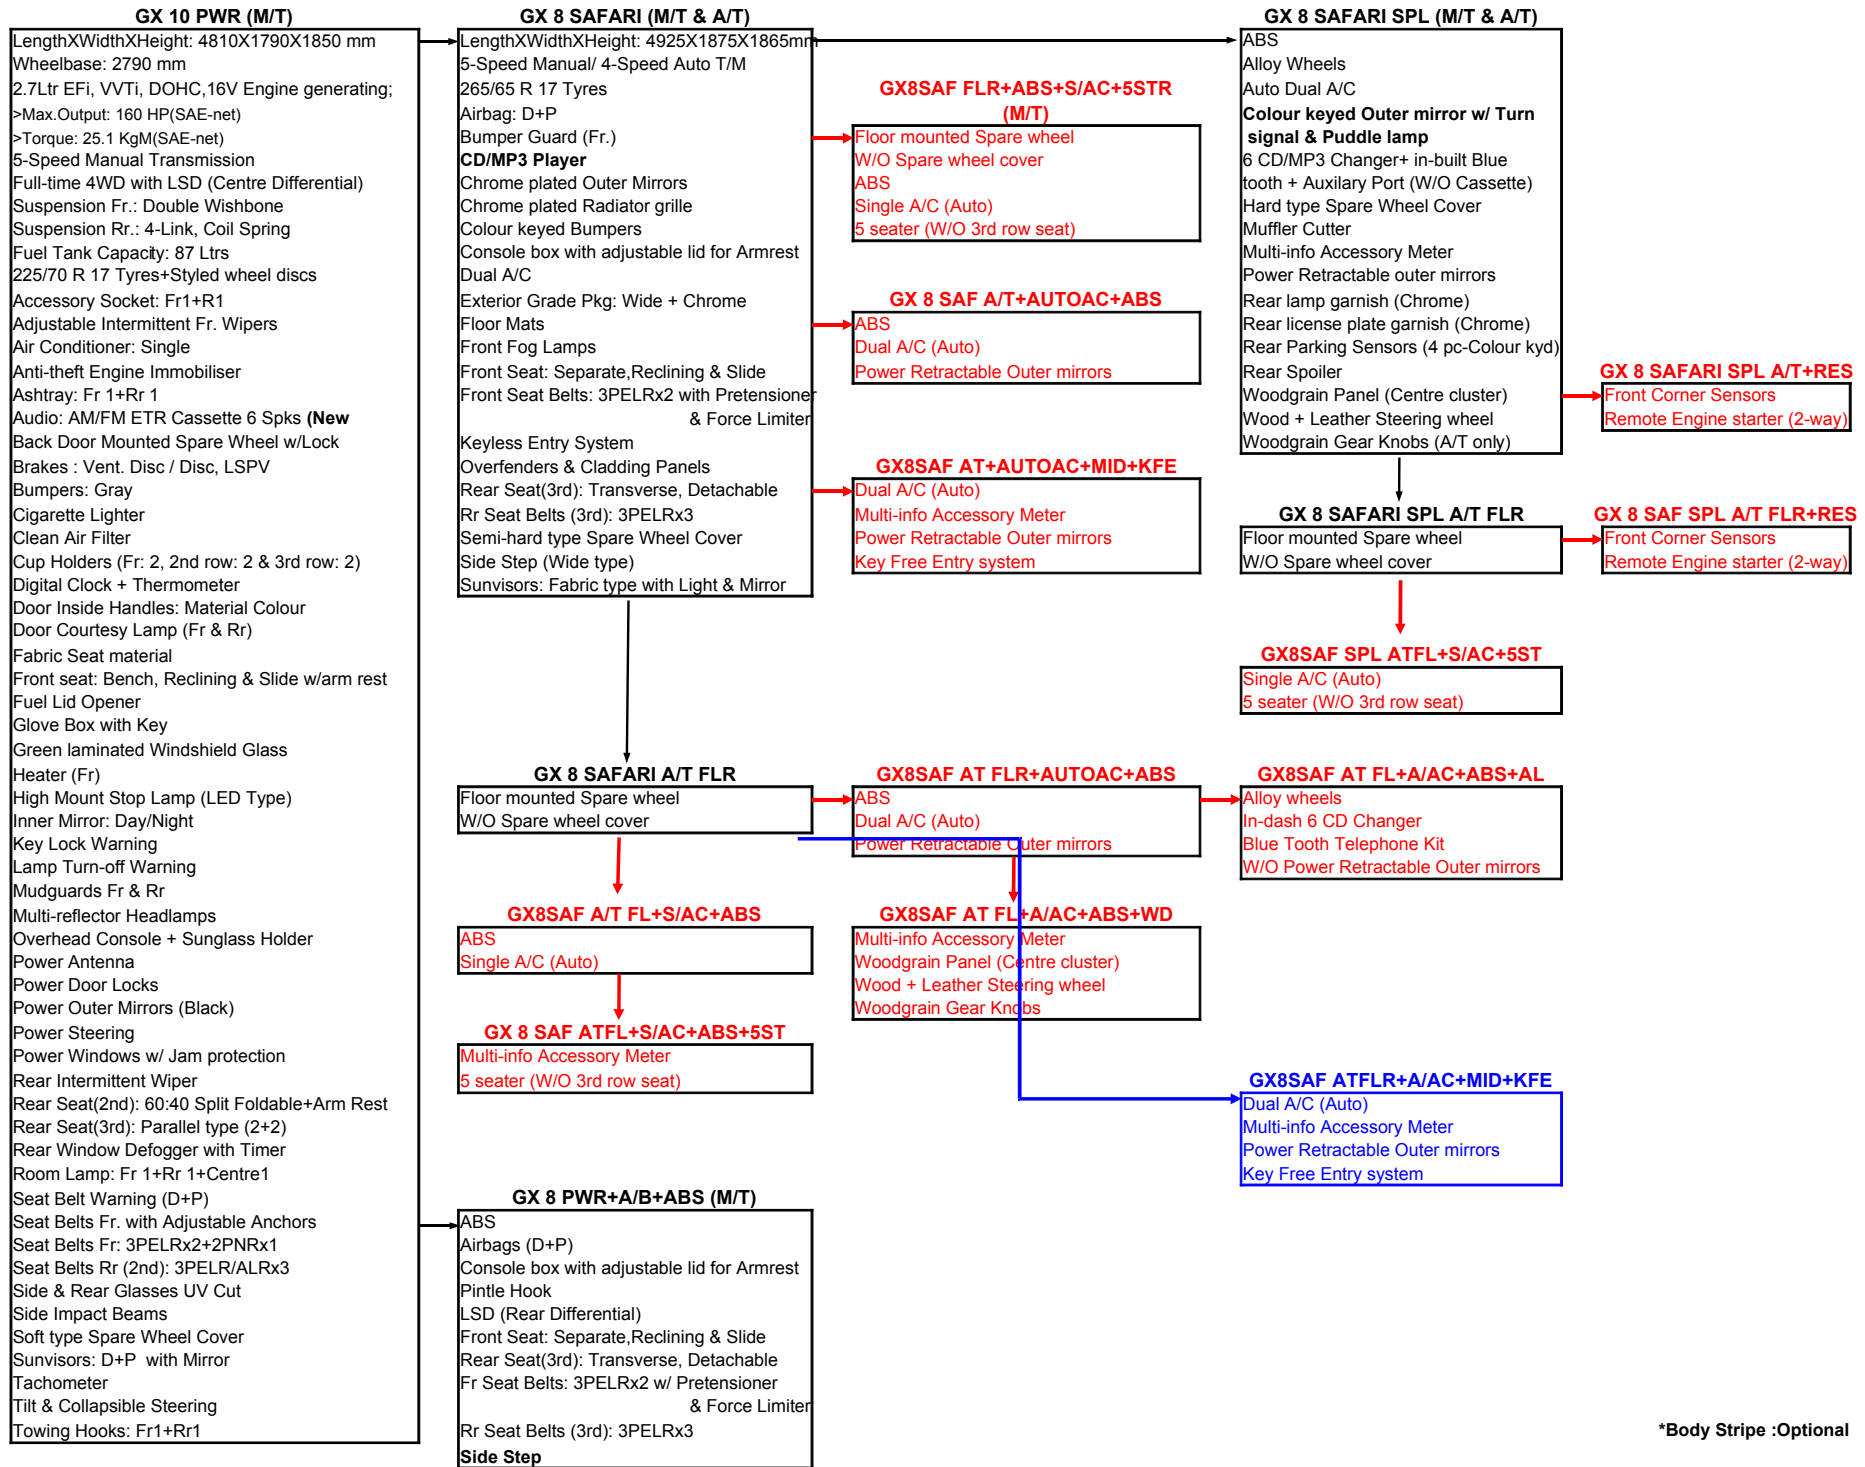

PRADO - 2009 YEAR MODEL

5-Door PETROL GX